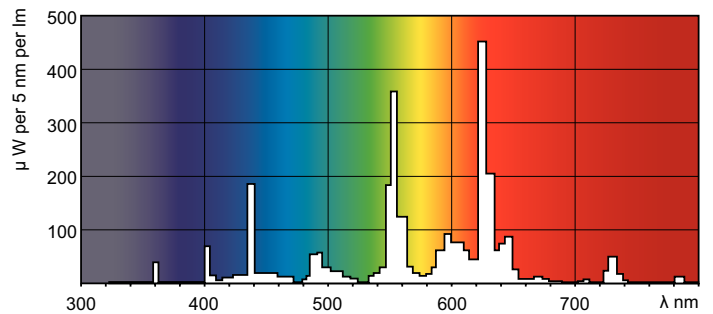

DIRECTA

MASTER TL5 High Efficiency

MASTER TL5 HE 21W/830 1SL/40

Low-pressure mercury discharge lamps with a tubular 16 mm envelope

Product data

General Information	
Cap base	G5 [G5]
Life to 50% failures preheat (nom.)	24000 h
Features	na [Not Applicable]
System description	High Efficiency
LSF Preheat 2000 h Rated	99 %
LSF Preheat 4000 h Rated	99 %
LSF Preheat 6000 h Rated	99 %
LSF Preheat 8000 h Rated	99 %
LSF Preheat 16000 h Rated	97 %
LSF Preheat 20000 h Rated	84 %

Light Technical	
Colour code	830 [CCT of 3,000 K]
Luminous flux (nom.)	2100 lm
Luminous flux (rated) (nom.)	1850 lm
Colour designation	Warm white (WW)
Luminous efficacy (@ max. lumen, rated) (nom.)	101 lm/W
Correlated colour temperature (nom.)	3000 K
Luminous efficacy (rated) (nom.)	90 lm/W
Color rendering index (max.)	85
Color rendering index (min.)	80
Color rendering index (nom.)	>80

Dimensional drawing

TL5 21W/830/GP HE

Product	D (max)	A (max)	B (max)	B (min)	C (max)
MASTER TL5 HE 21W/830 SLV/40	17 mm	849.0 mm	856.1 mm	853.7 mm	863.2 mm

Photometric data

Lightcolour /830

Lightcolour /830