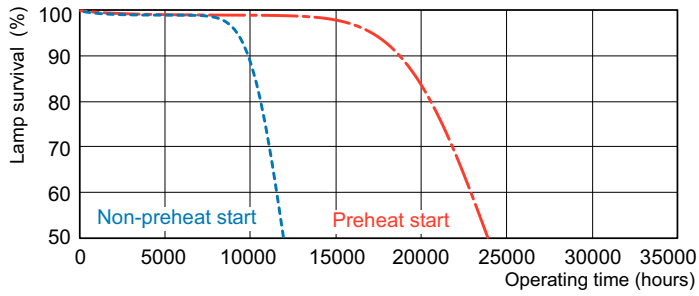

MASTER TL5 High Efficiency

Lifetime

LDLE_TL5-HE8_0002-Life expectancy diagram