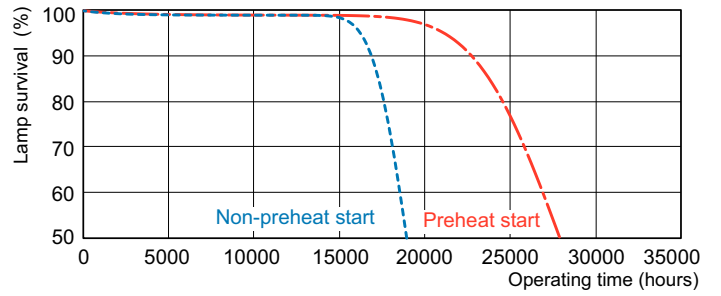

MASTER TL5 High Efficiency

Lifetime

LDLE_TL5-HE8_0002-Life expectancy diagram