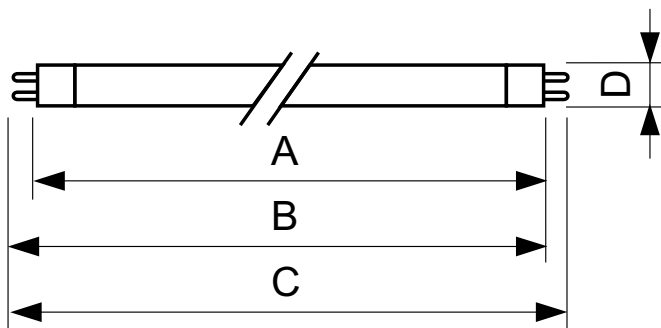

Temperature	
Design temperature (nom.)	35 °C

Controls and Dimming	
Dimmable	yes

Mechanical and Housing	
Cap base information	Green Plate

Approval and Application	
Energy efficiency label (EEL)	A+

MASTER TL5 High Efficiency

Dimensional drawing

TL5 21W/830/GP HE

Product	D (max)	A (max)	B (max)	B (min)	C (max)
MASTER TL5 HE 21W/830 SLV/40	17 mm	849.0 mm	856.1 mm	853.7 mm	863.2 mm

Photometric data

Lightcolour /830

Lightcolour /830