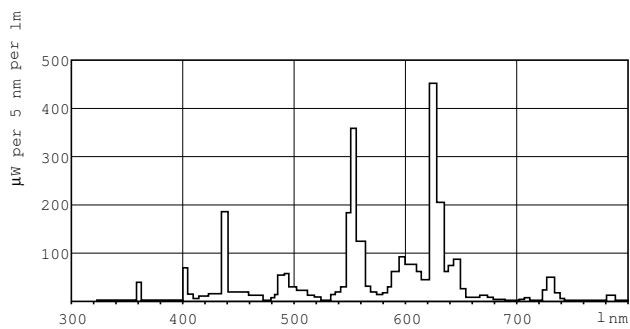

DIRECTA

MASTER TL5 High Efficiency

MASTER TL5 HE 21W/830 1SL/40

Low-pressure mercury discharge lamps with a tubular 16 mm envelope

Product data

General Information	
Cap base	G5 [G5]
Life to 50% failures preheat (nom.)	24000 h
Features	na [Not Applicable]
System description	High Efficiency
LSF Preheat 2000 h Rated	99 %
LSF Preheat 4000 h Rated	99 %
LSF Preheat 6000 h Rated	99 %
LSF Preheat 8000 h Rated	99 %
LSF Preheat 16000 h Rated	97 %
LSF Preheat 20000 h Rated	84 %

Light Technical	
Colour code	830 [CCT of 3,000 K]
Luminous flux (nom.)	2100 lm
Luminous flux (rated) (nom.)	1850 lm
Colour designation	Warm white (WW)
Luminous efficacy (@ max. lumen, rated) (nom.)	101 lm/W
Correlated colour temperature (nom.)	3000 K
Luminous efficacy (rated) (nom.)	90 lm/W
Color rendering index (max.)	85
Color rendering index (min.)	80
Color rendering index (nom.)	>80

Mercury (Hg) content (nom.)	1.4 mg
Energy Consumption kWh/1000 h	23 kWh
Product Data	
Full product code	871150063942455
Order product name	MASTER TL5 HE 21W/830 SLV/40
EAN/UPC – product	8711500639424
Order code	63942455

Dimensional drawing

TL5 21W/830/GP HE

Product	D (max)	A (max)	B (max)	B (min)	C (max)
MASTER TL5 HE 21W/830 SLV/40	17 mm	849.0 mm	856.1 mm	853.7 mm	863.2 mm

Photometric data

Lightcolour /830

Lightcolour /830